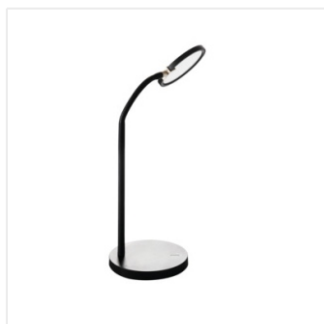

FOLLO LED

Kancelářská lampička LED
Kancelárska lampička LED

[V] 220-240 AC	[Hz] 50/60	[W] 6		[lm] 340	[°] 95	 ≥12000
[h] 20000	[K] 3000	Ra ≥80	SMD		IP 20	 0,1m
		[°] 360	[°] 360			[m] 1.8
CE	ERC					

28790	FOLLO LED W	bílá / biela
28791	FOLLO LED B	černá / čierna

- Těleso svítidla: plast / Teleso svietidla: plast
- Difuzor: plast / Difúzor: plast

FOLLO LED

Kancelářská lampička LED
Kancelárska lampička LED

FOLLO LED W

FOLLO LED B

FOLLO LED