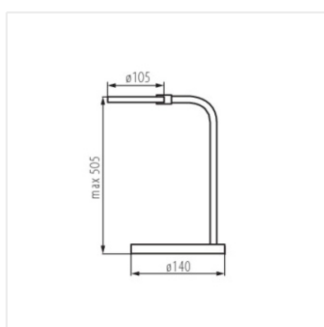

FOLLO LED

Kancelářská lampička LED
Kancelárska lampička LED

[V] 220-240 AC	[Hz] 50/60	[W] 6		[lm] 340	[°] 95	 ≥12000
[h] 20000	[K] 3000	Ra ≥80	SMD		IP 20	 0,1m
		[°] 360	[°] 360			[m] 1.8
CE	ERC					

28790	FOLLO LED W	bílá / biela
28791	FOLLO LED B	černá / čierna

- Těleso svítidla: plast / Teleso svietidla: plast
- Difuzor: plast / Difúzor: plast

FOLLO LED

Kancelářská lampička LED
Kancelárska lampička LED

FOLLO LED W

FOLLO LED B

FOLLO LED